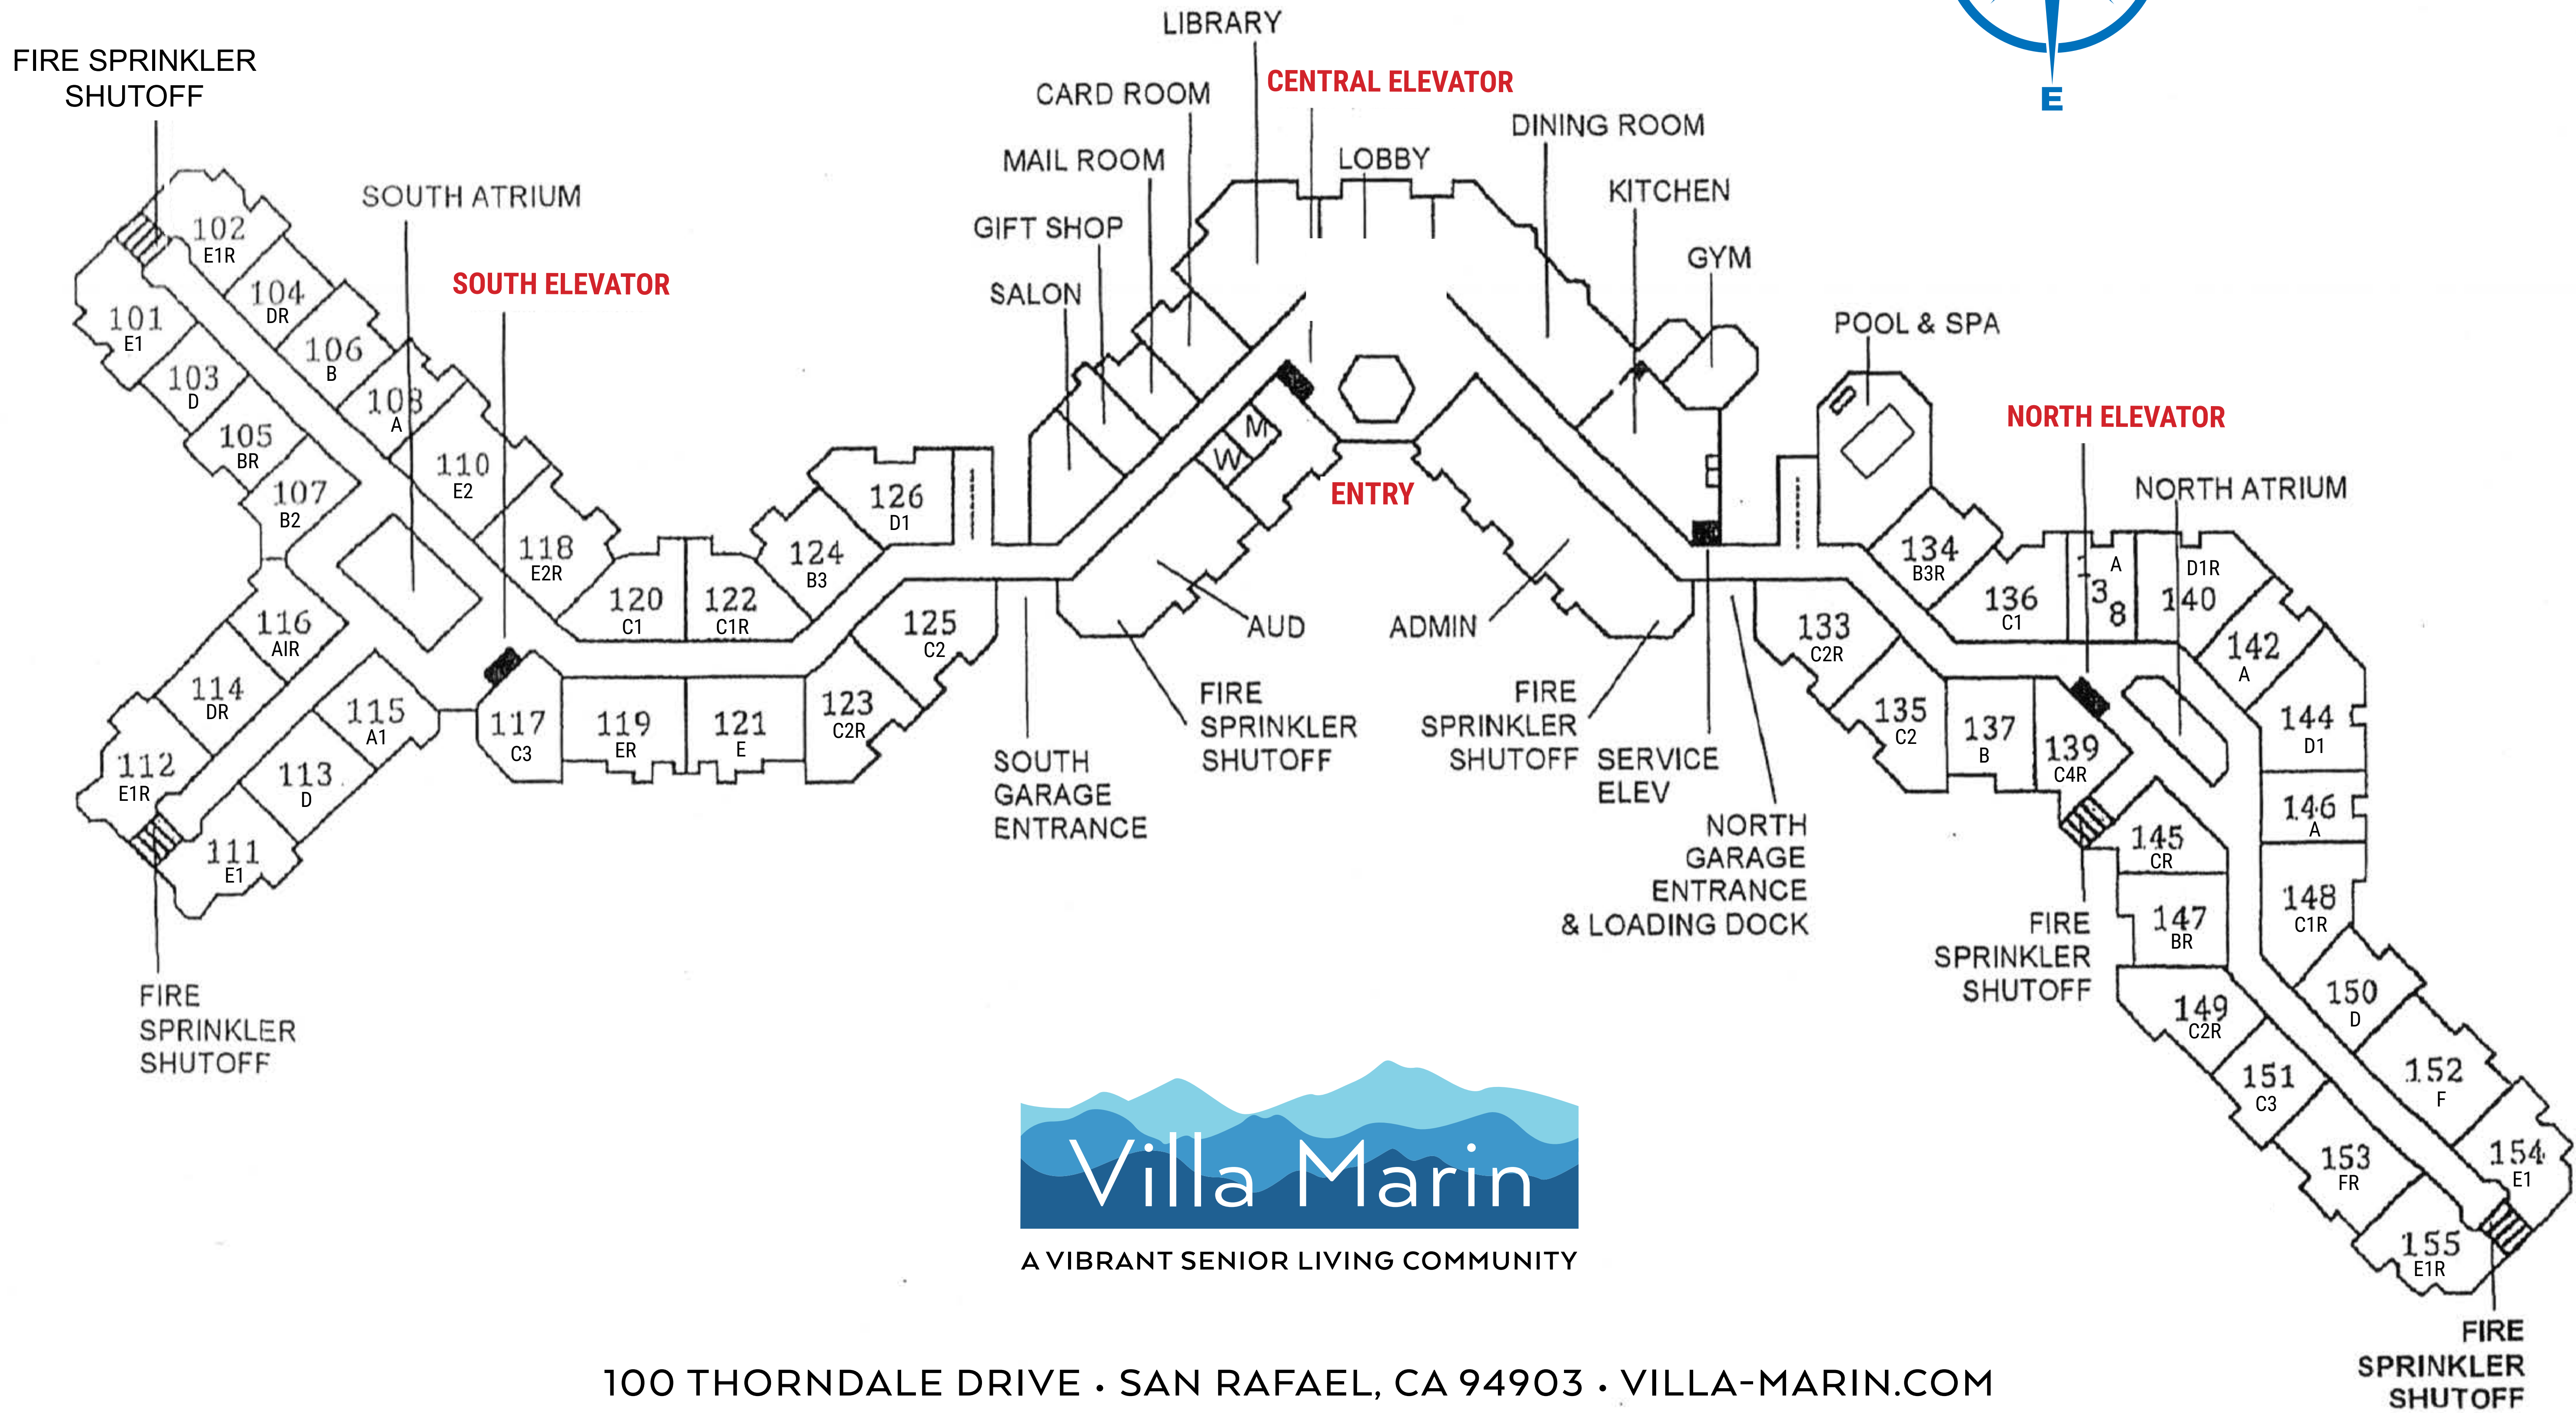

VILLA MARIN SITE PLANS

FIRST FLOOR PROMENADE

100 THORNDALE DRIVE • SAN RAFAEL, CA 94903 • VILLA-MARIN.COM

VILLA MARIN SITE PLANS SECOND FLOOR

100 THORNDALE DRIVE · SAN RAFAEL, CA 94903 · VILLA-MARIN.COM

VILLA MARIN SITE PLANS THIRD FLOOR

FIRE SPRINKLER SHUTOFF

CENTRAL ELEVATOR

SERVICE ELEVATOR

NORTH ELEVATOR

FIRE SPRINKLER SHUTOFF

FIRE SPRINKLER SHUTOFF

FIRE SPRINKLER SHUTOFF

FIRE SPRINKLER SHUTOFF

FIRE SPRINKLER SHUTOFF

A VIBRANT SENIOR LIVING COMMUNITY

VILLA MARIN THIRD FLOOR

100 THORNDALE DRIVE • SAN RAFAEL, CA 94903 • VILLA-MARIN.COM

VILLA MARIN SITE PLANS FOURTH FLOOR

A VIBRANT SENIOR LIVING COMMUNITY

100 THORNDALE DRIVE • SAN RAFAEL, CA 94903 • VILLA-MARIN.COM