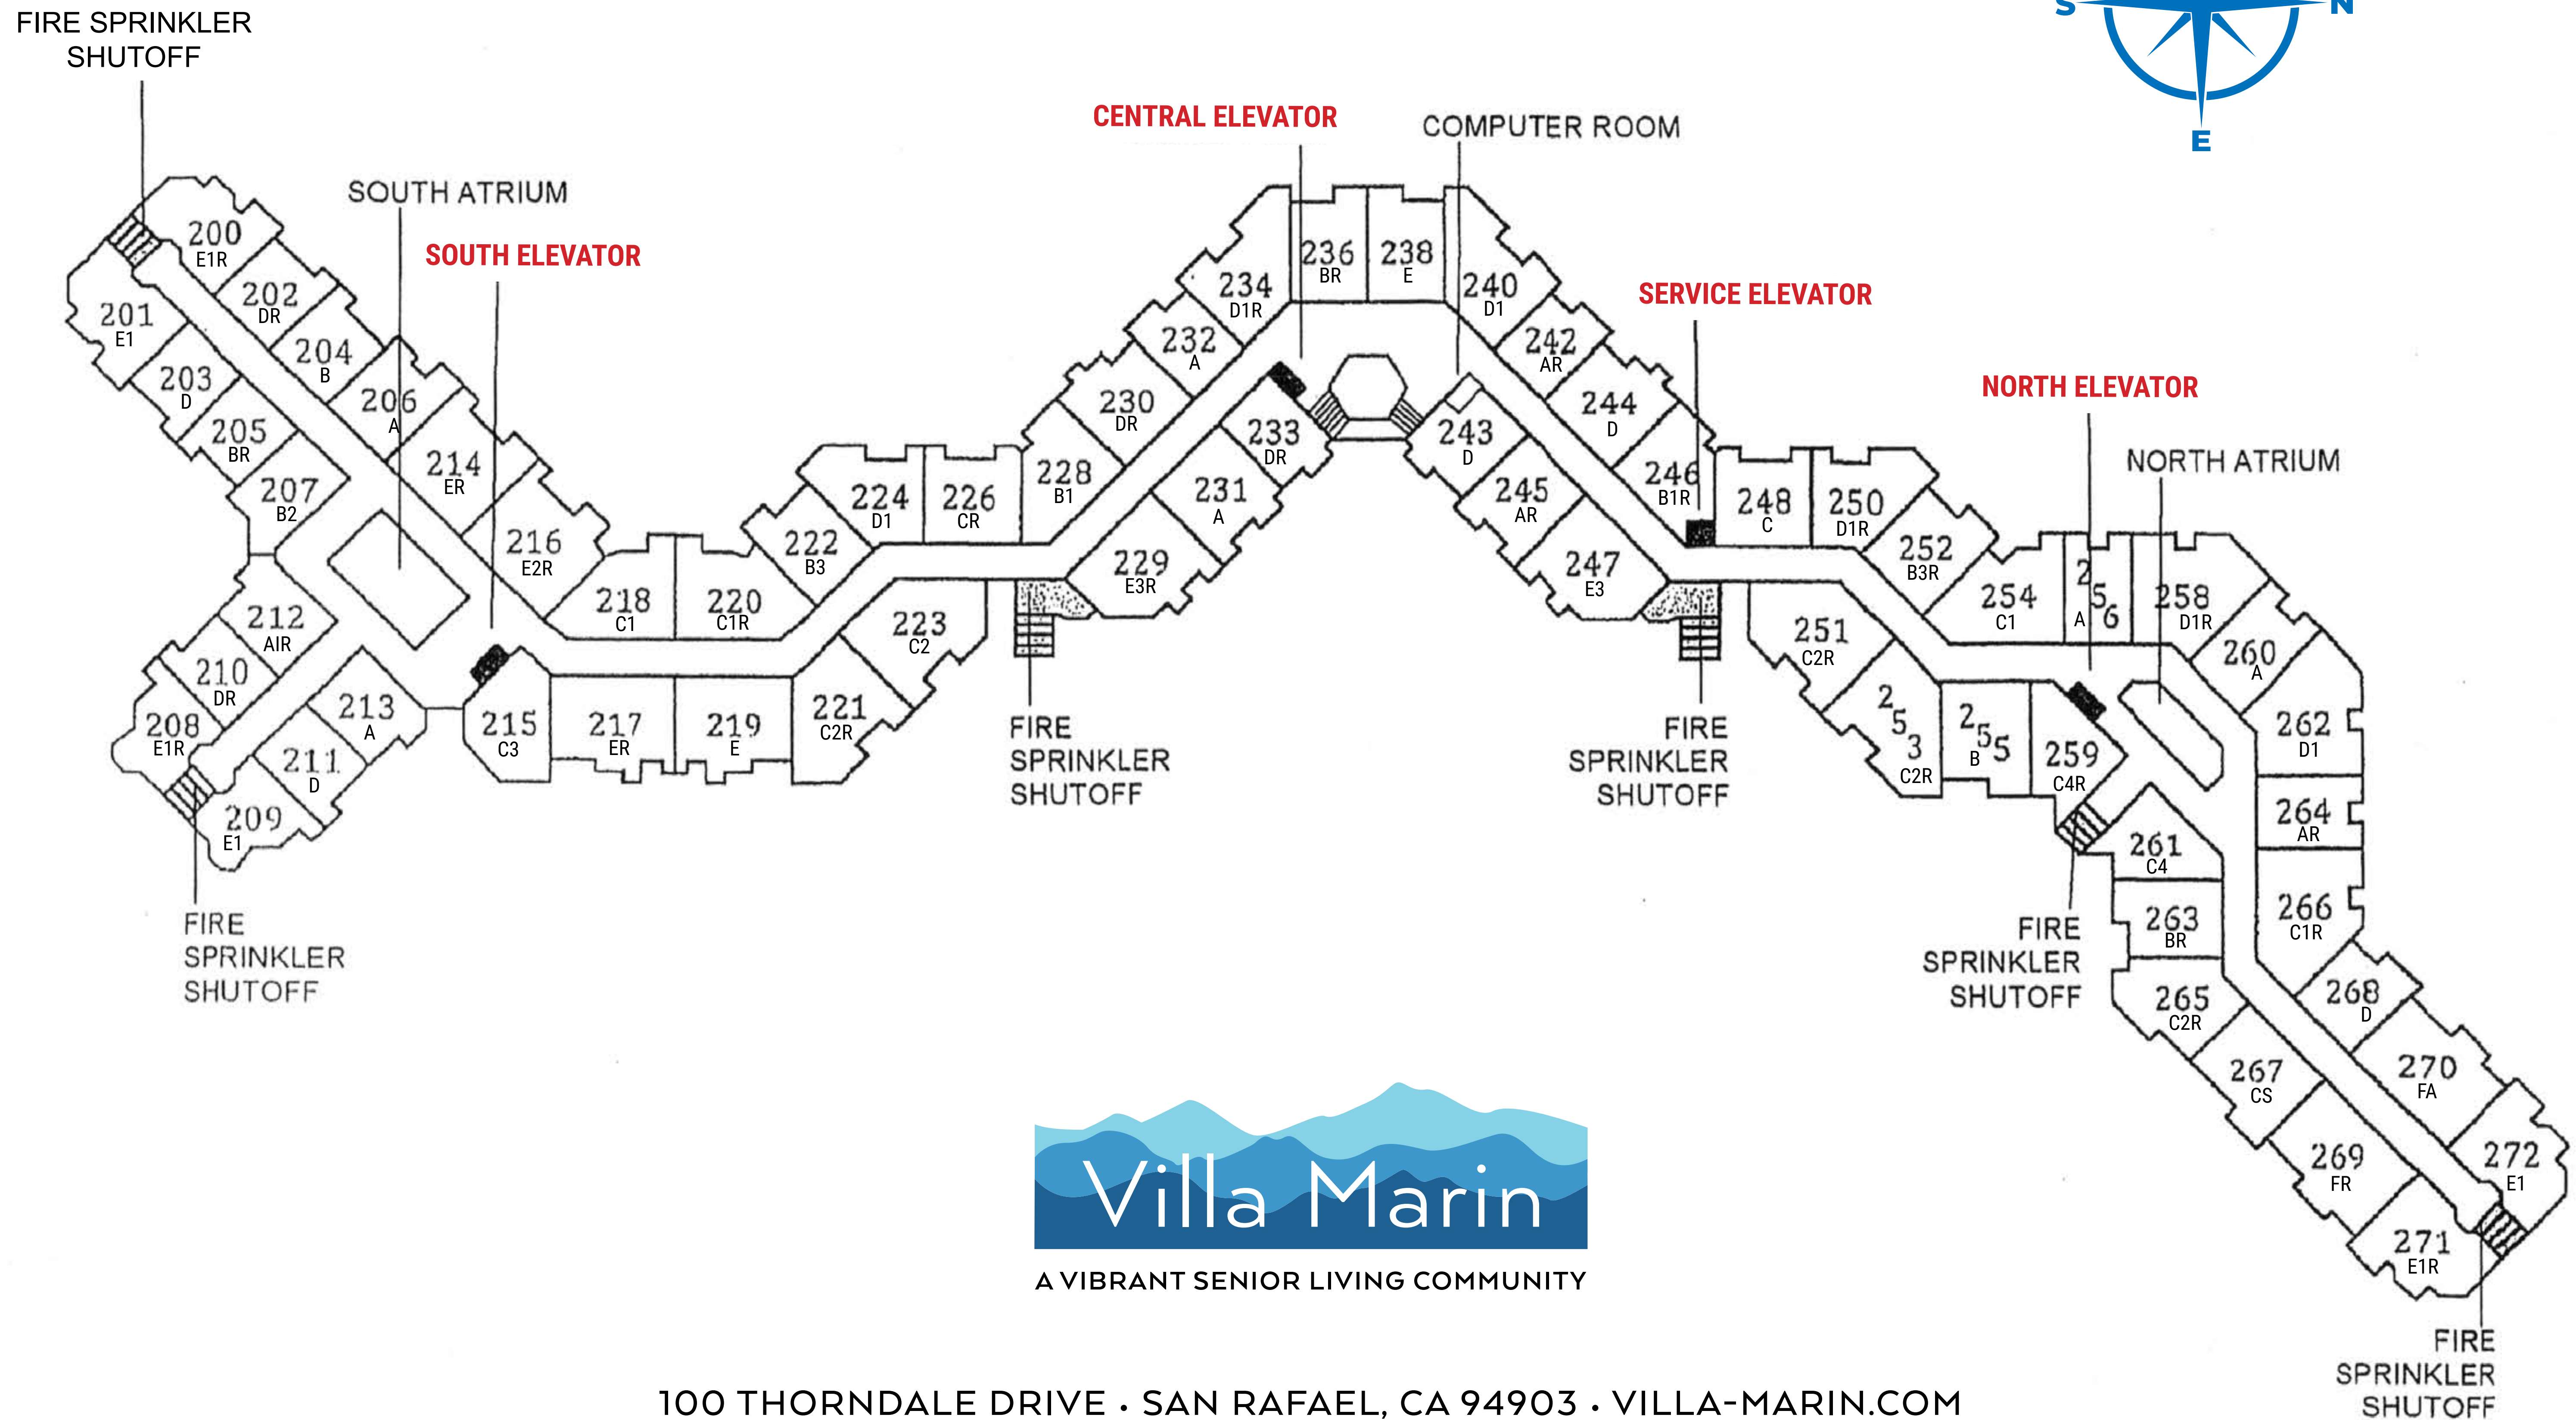

VILLA MARIN SITE PLANS

FIRST FLOOR PROMENADE

100 THORNDALE DRIVE • SAN RAFAEL, CA 94903 • VILLA-MARIN.COM

VILLA MARIN SITE PLANS SECOND FLOOR

100 THORNDALE DRIVE · SAN RAFAEL, CA 94903 · VILLA-MARIN.COM

VILLA MARIN SITE PLANS THIRD FLOOR

FIRE SPRINKLER SHUTOFF

CENTRAL ELEVATOR

SERVICE ELEVATOR

NORTH ELEVATOR

FIRE SPRINKLER SHUTOFF

FIRE SPRINKLER SHUTOFF

FIRE SPRINKLER SHUTOFF

FIRE SPRINKLER SHUTOFF

FIRE SPRINKLER SHUTOFF

A VIBRANT SENIOR LIVING COMMUNITY

VILLA MARIN THIRD FLOOR

100 THORNDALE DRIVE • SAN RAFAEL, CA 94903 • VILLA-MARIN.COM

VILLA MARIN SITE PLANS FOURTH FLOOR

A VIBRANT SENIOR LIVING COMMUNITY

100 THORNDALE DRIVE • SAN RAFAEL, CA 94903 • VILLA-MARIN.COM