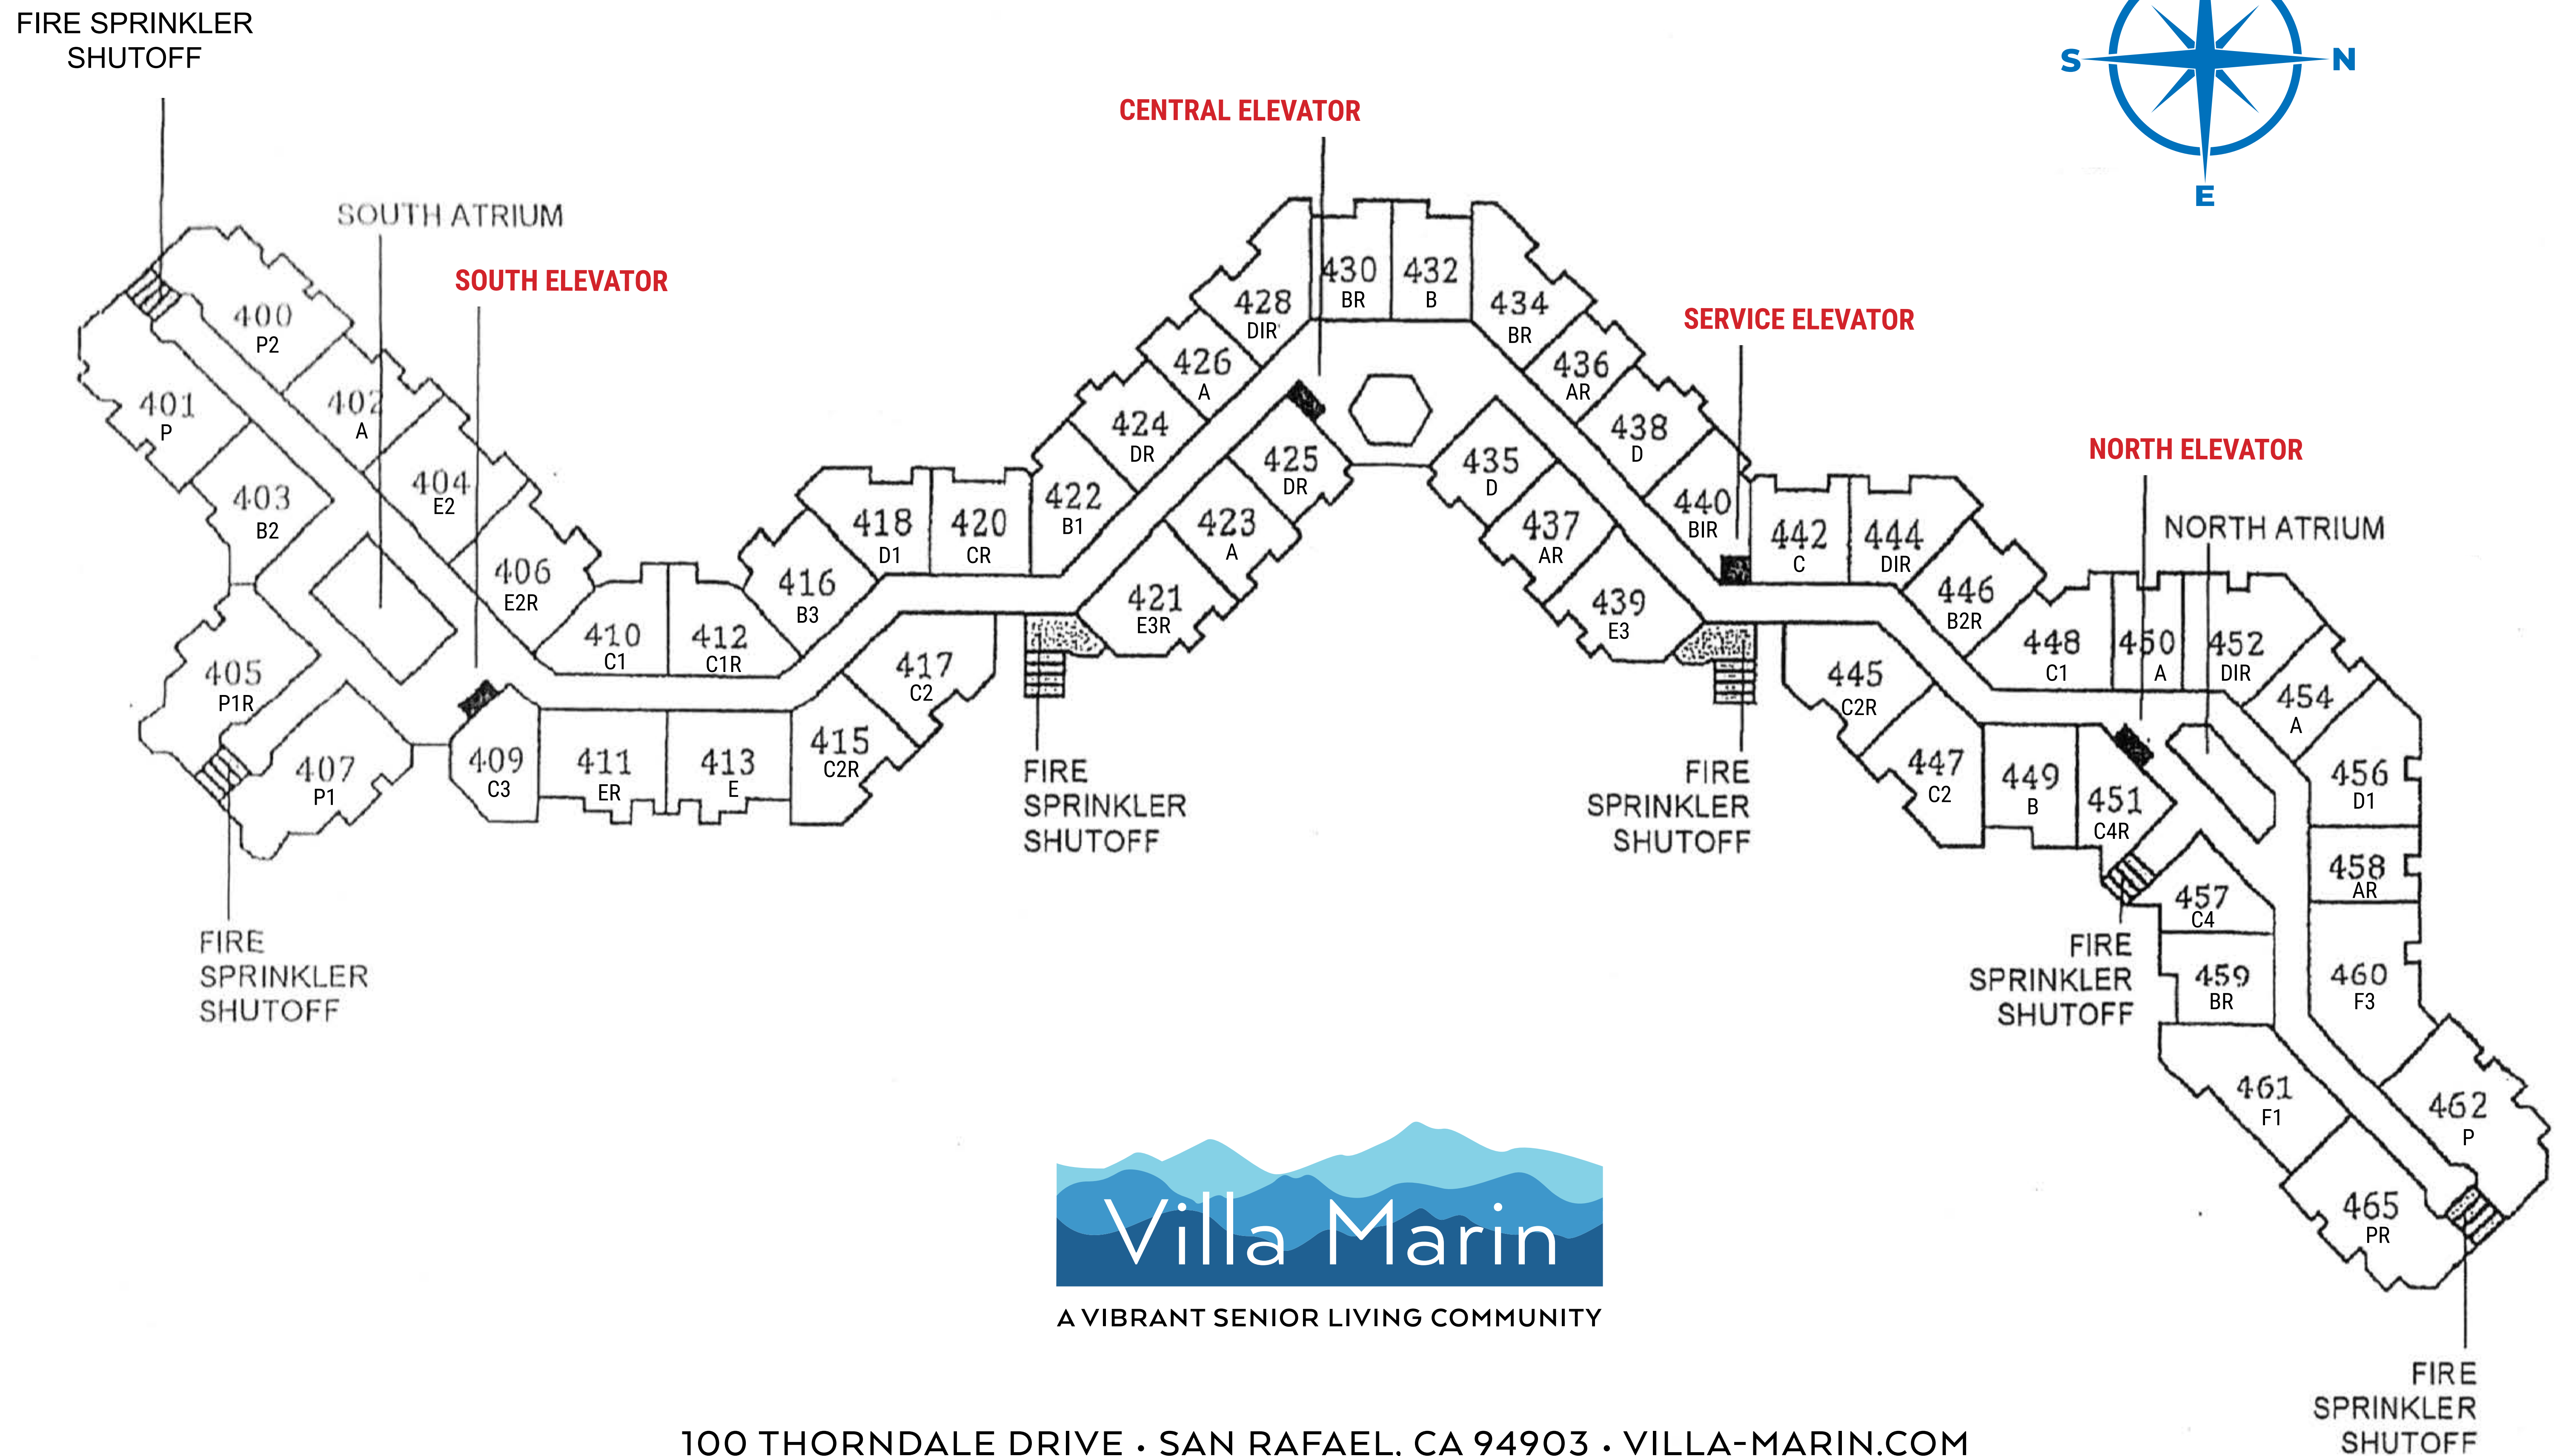

VILLA MARIN SITE PLANS

FIRST FLOOR PROMENADE

100 THORNDALE DRIVE • SAN RAFAEL, CA 94903 • VILLA-MARIN.COM

VILLA MARIN SITE PLANS SECOND FLOOR

100 THORNDALE DRIVE · SAN RAFAEL, CA 94903 · VILLA-MARIN.COM

VILLA MARIN SITE PLANS THIRD FLOOR

FIRE SPRINKLER SHUTOFF

A VIBRANT SENIOR LIVING COMMUNITY

VILLA MARIN THIRD FLOOR

100 THORNDALE DRIVE • SAN RAFAEL, CA 94903 • VILLA-MARIN.COM

VILLA MARIN SITE PLANS FOURTH FLOOR

A VIBRANT SENIOR LIVING COMMUNITY

100 THORNDALE DRIVE • SAN RAFAEL, CA 94903 • VILLA-MARIN.COM